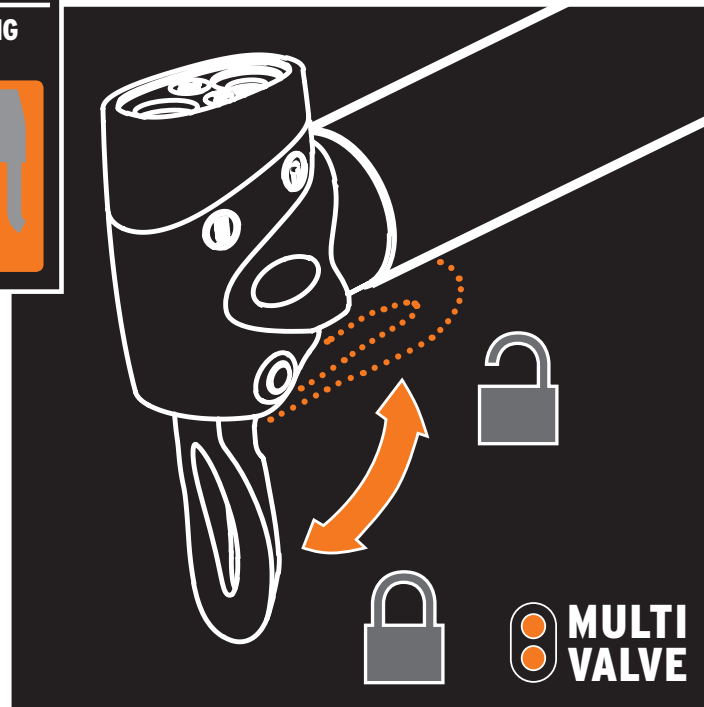

Dunlop

Auto
Schrader

Sclaverand
Presta

LEICHTER
DICHTUNGS-
WECHSEL!

EASY SEALING
CHANGE!

On-demand telescopic function

EN. TWINJEX

High performance pump with switchable telescopic function for large volume or high pressure. MultiValve head for all types of valves.